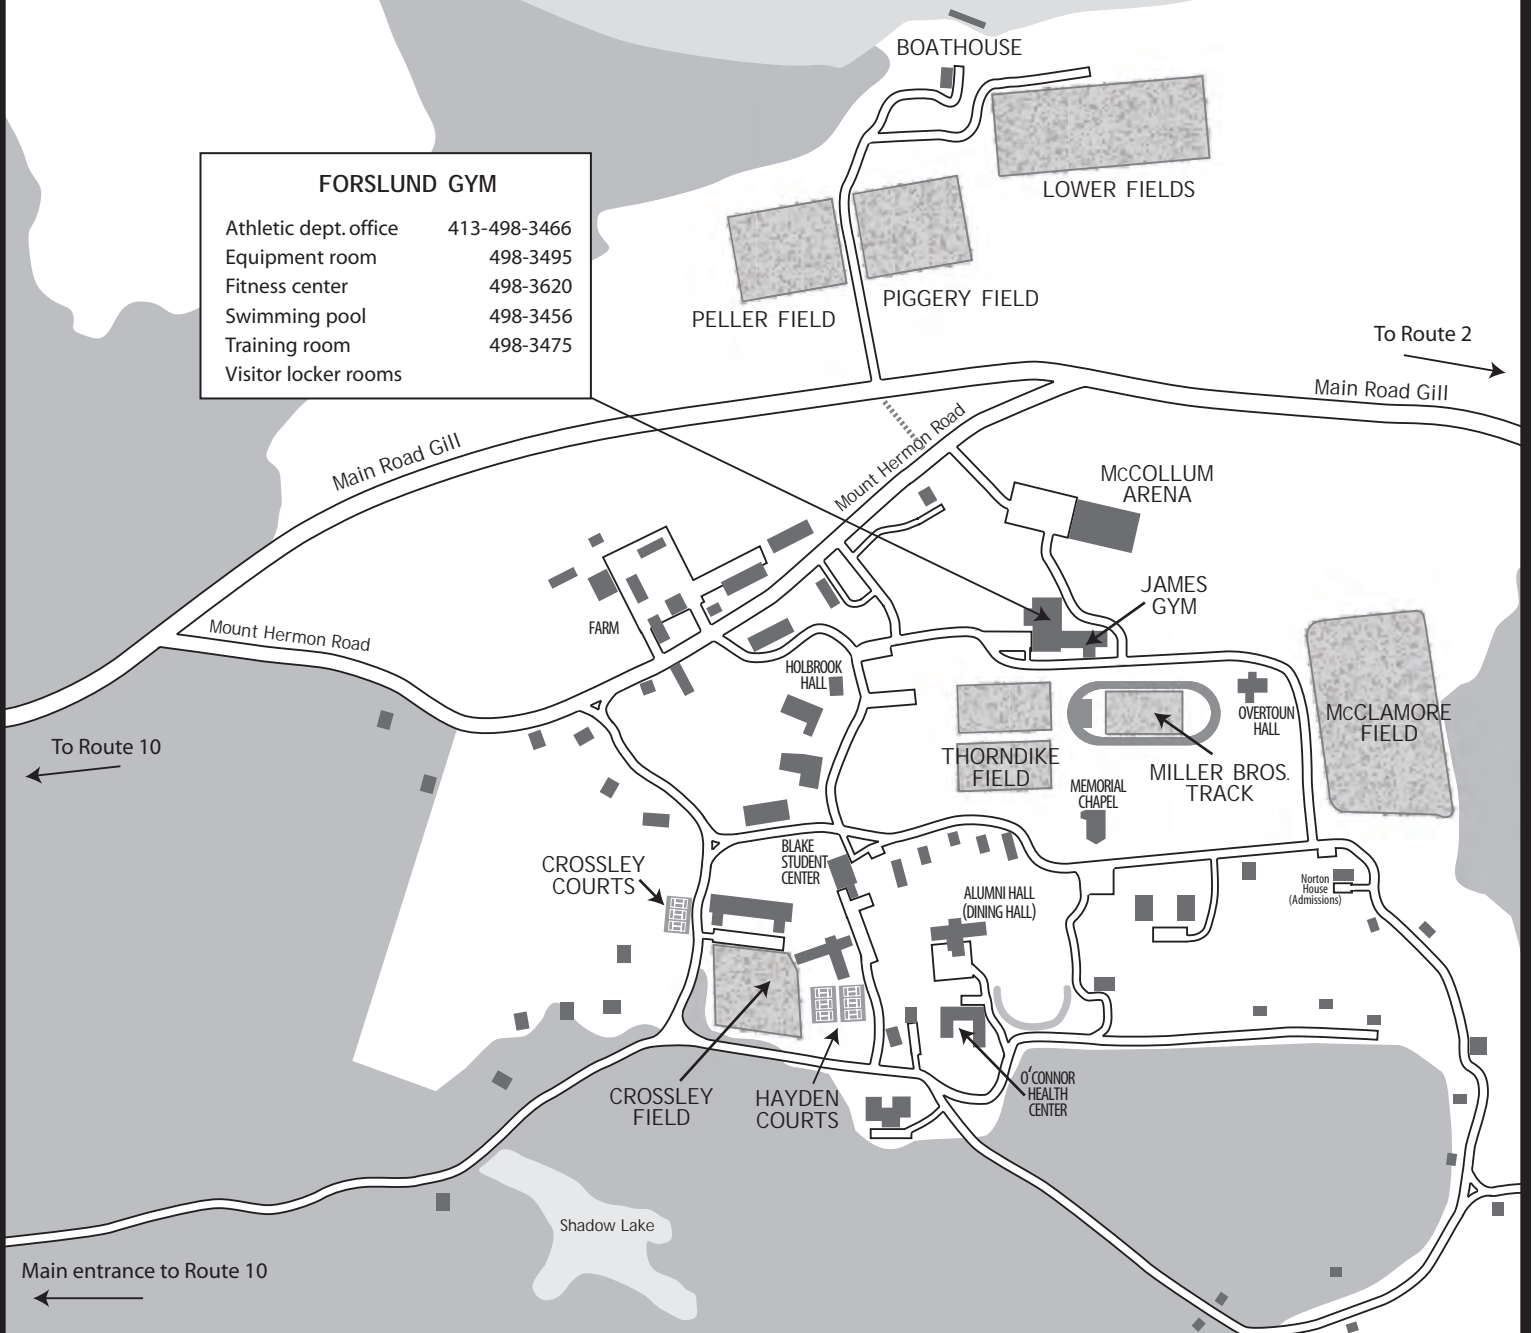

Northfield Mount Hermon School

GAME DAY MAP

C O N N E C T I C U T R I V E R

FORSLUND GYM

Athletic dept. office	413-498-3466
Equipment room	498-3495
Fitness center	498-3620
Swimming pool	498-3456
Training room	498-3475
Visitor locker rooms	

Take Route 10 north from I-91 in Bernardston. Main entrance is 3 miles on the right-hand side.
 Additional directions at www.nmhschool.org